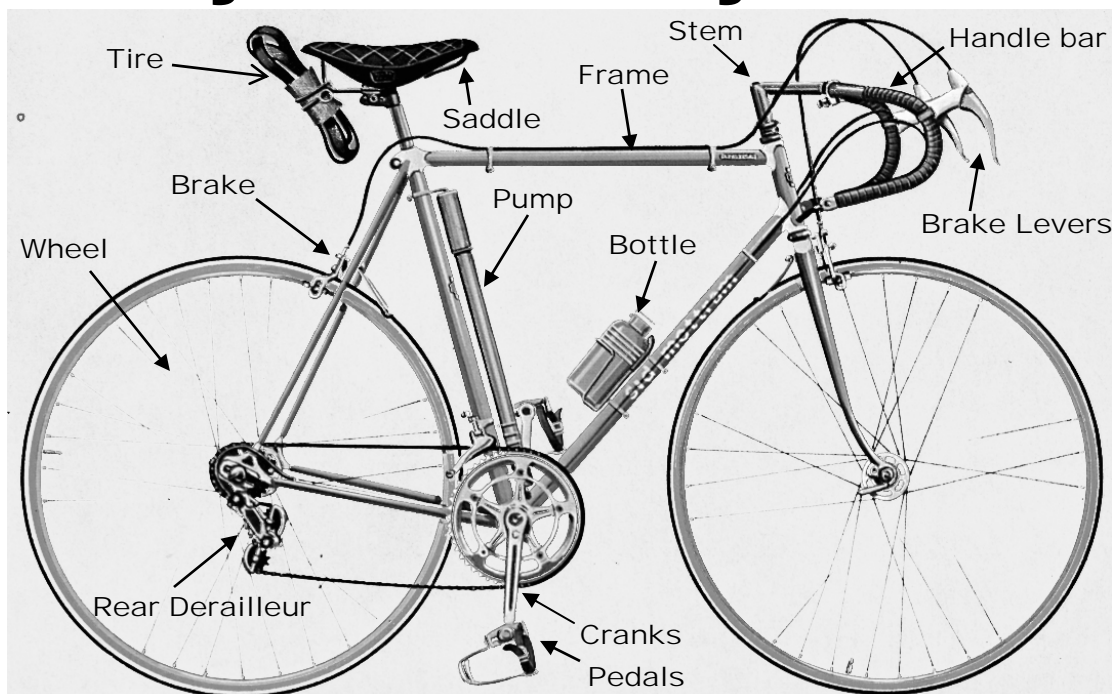

2010 Twin Cities

Bike Swap

Sunday February 14, 2010

Bicycles - Parts - Accessories

Road – MTB – BMX – Tri – Track – Cyclocross – Touring

Find Any and All Things Bicycle Related at the Bike Swap

9:30 am – 2:30 pm

Schwan Center on National Sports Center Campus, Blaine, MN

Admission: \$5. Tables: \$40 (\$50 after February 1st). Bike Corral \$10/bike (admission required).

For registration, directions and more info: